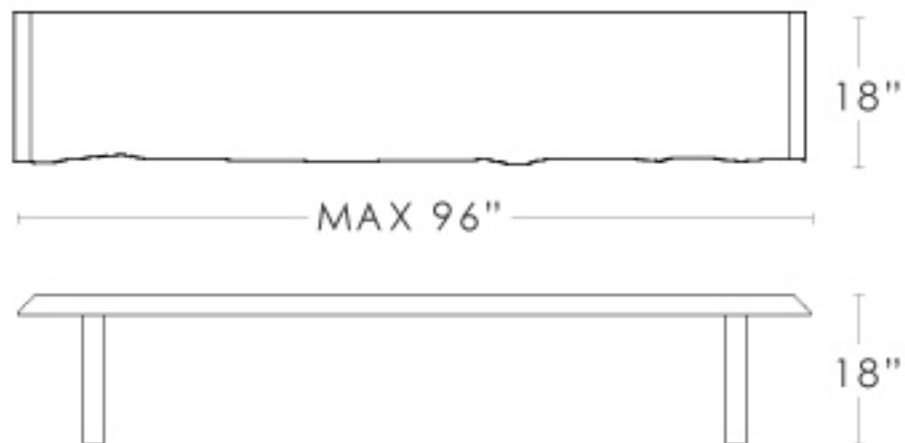

AEON BENCH

MATERIALS:

claro walnut with
clear semi-gloss finish

Natural claro walnut bench featuring both living and finished edges; bench sizes are available up to 96" long; each bench will be uniquely different dependent upon the character of every wood slab.