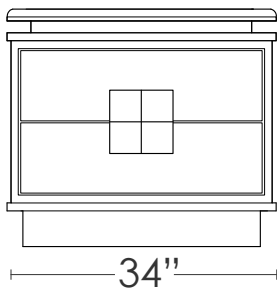

CONCAVE CHEST

CONCAVE CHEST

top view

27"

34"

23"

MATERIALS:

lemon
aniline-dyed sycamore