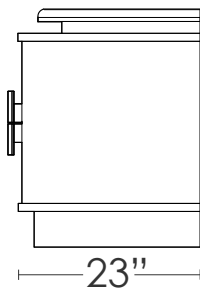

CONCAVE CHEST

CONCAVE CHEST

top view

27"

34"

23"

MATERIALS:

lemon
aniline-dyed sycamore

white lacquer

* other materials available

The sensational concave curved front chest takes center stage with its Lemon aniline-dyed sycamore and white lacquer finishes. This sister chest to the Concave Armoires comes with two drawers or doors. The attention to details such as found in the dramatic drawer pulls make this a contemporary masterpiece. Other heights available upon request.