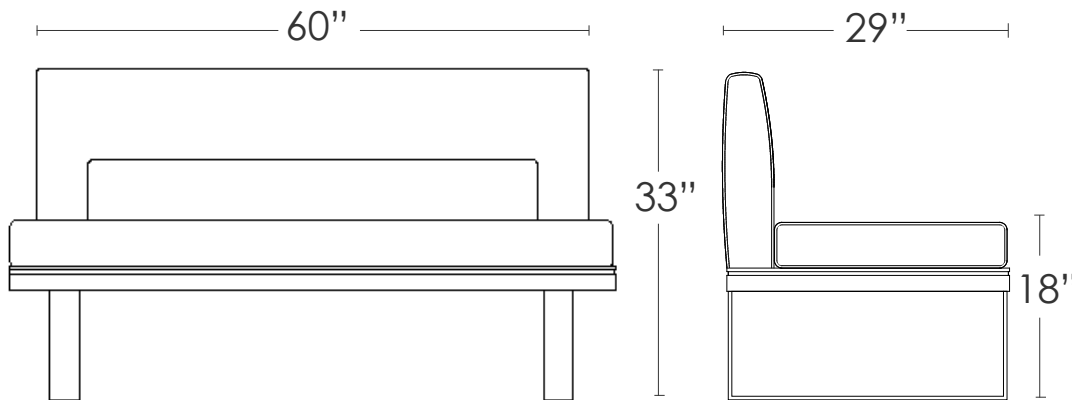

SKYLINE BENCH

SKYLINE BENCH

MATERIALS:

dark finish walnut

- * fabric & leather C.O.M
- * other materials available

The upholstered Skyline Bench sits perched atop a walnut slab with a stainless steel inlay and a striking polished stainless steel sled base.