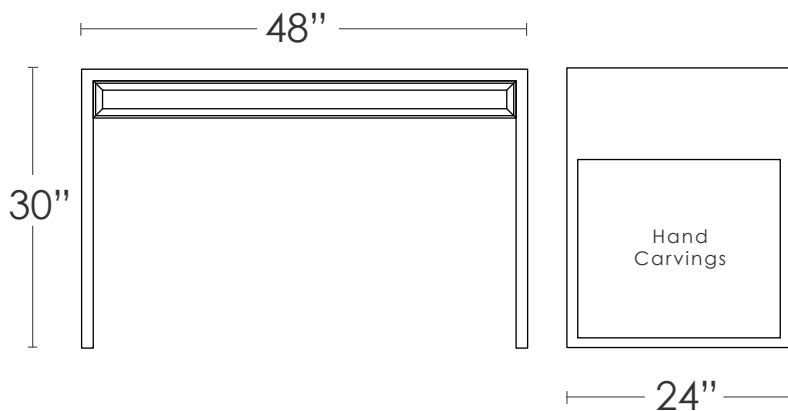

SHADOW TABLE

SHADOW TABLE

MATERIALS:

Shown in Limon

- * Available in various aniline dye colors or wood stains
- * Available with solid wood top
- * Custom sizes available

The Shadow Table is presented with a glass top and a leather lined drawer. End panels shown in Aspen cut-out design. Other cut-out patterns available, see our armless chair collection.