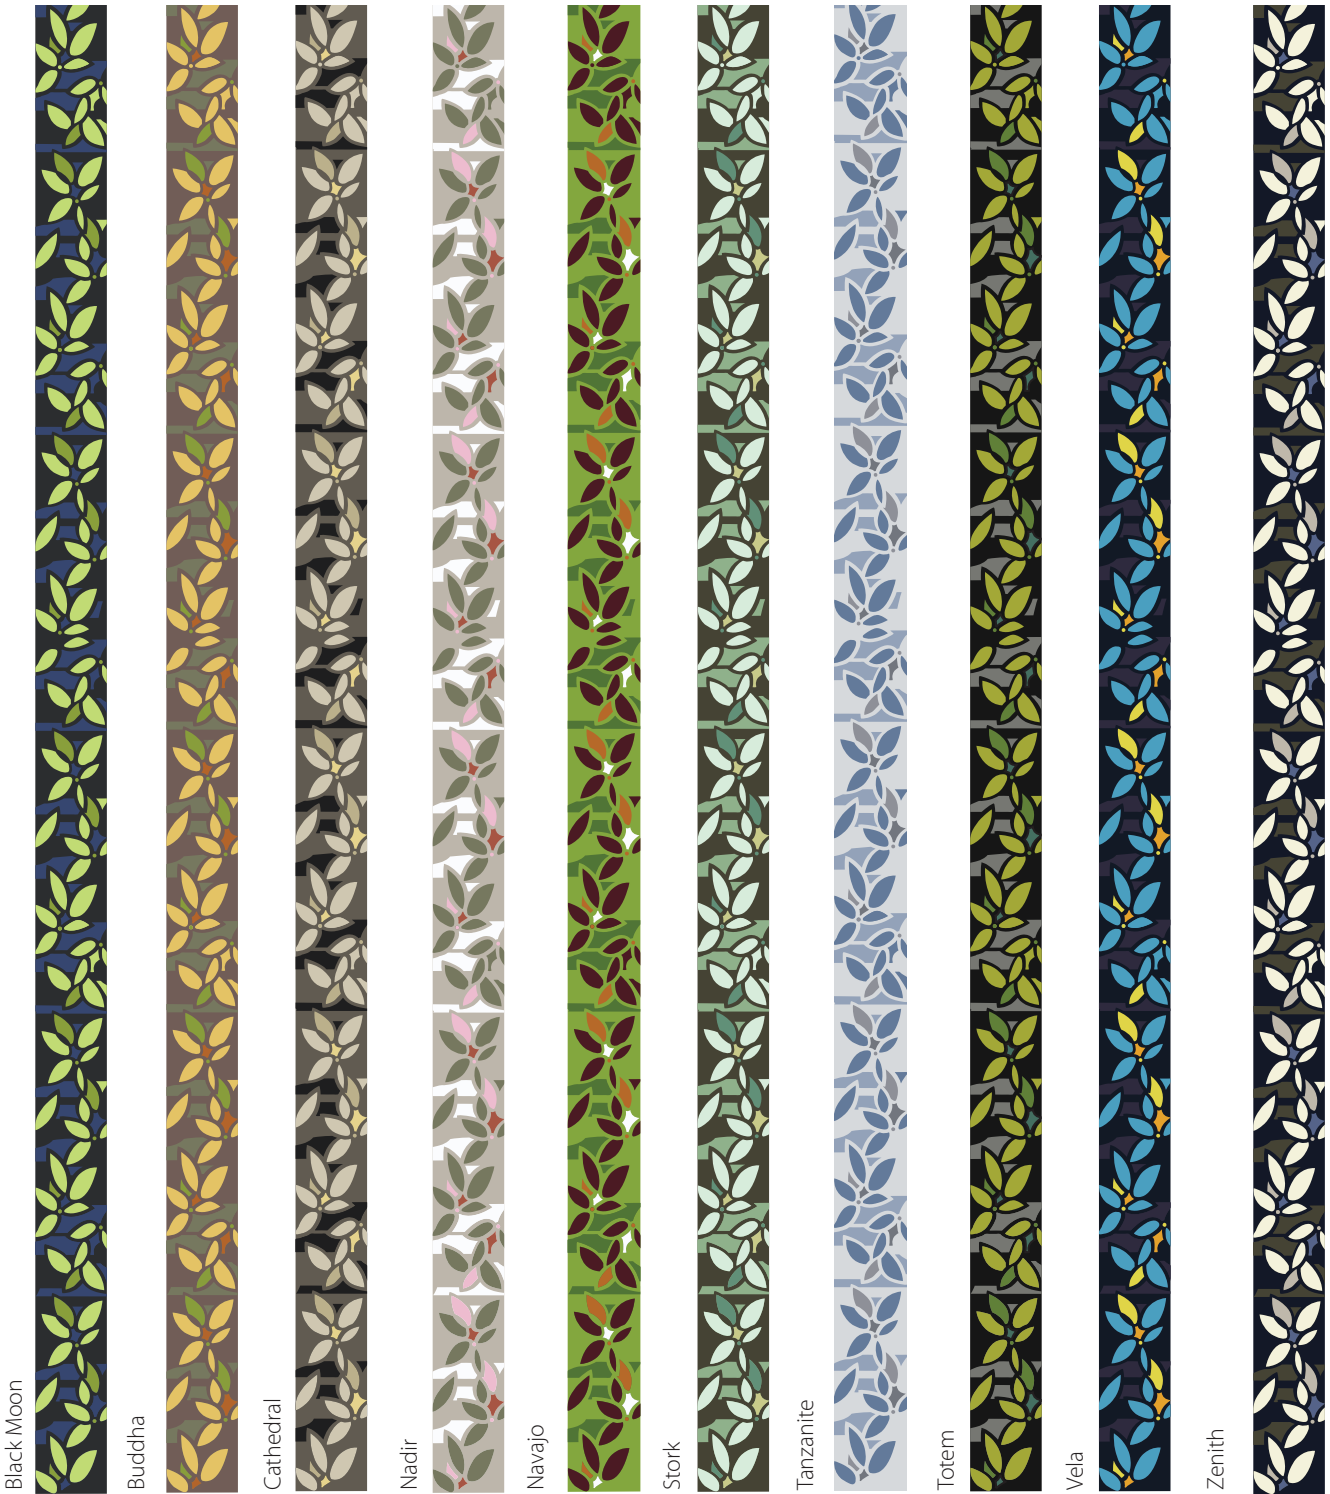

# ASPEN UP INSTANT BORDER

## DESCRIPTION:

Instant Borders offers unique options for adding localized texture, pattern and color to walls via paint, fabric or tiles. Instant Borders are made from non-toxic, removable and repositionable 8" wide vinyl and they are available in 7 patterns in custom lengths and widths. What separates Instant Borders from other repositionable borders is that these border designs can be custom-scaled and custom-colored as well to suit individual needs. \*colors may vary

SIZE: 8" H X 16'L

W-3