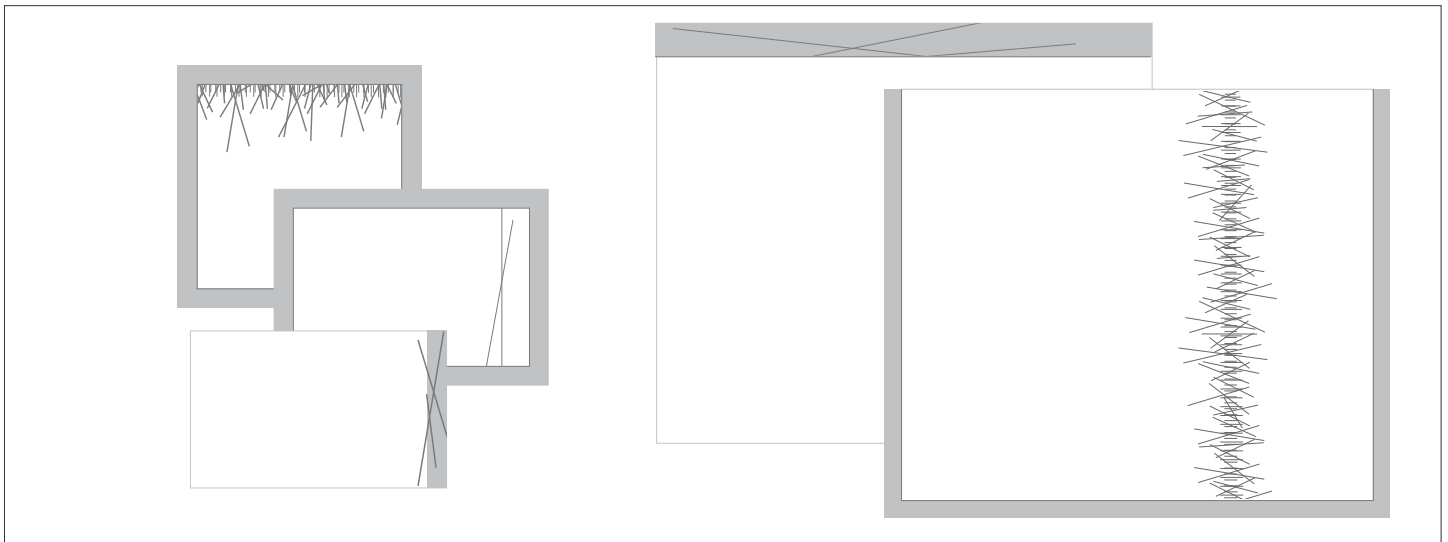

CAELUM/LINENS

COLORWAY: BLACK MOON

*Other colors available. Contact us for information and ordering inquiries

Crafted with luxurious Italian fabrics, our Caelum linens and towels are strikingly asymmetric and contemporary. The geometric design is offered in 13 distinct color combinations with the flexibility to modify them. Each set is made-to-order establishing these linens a one-of-a-kind luxurious masterpiece.

L-5

CAELUM/LINENS

Square Towel

Bath Mat

Washcloth

Hand Towel

Bath Towel

Euro Shams