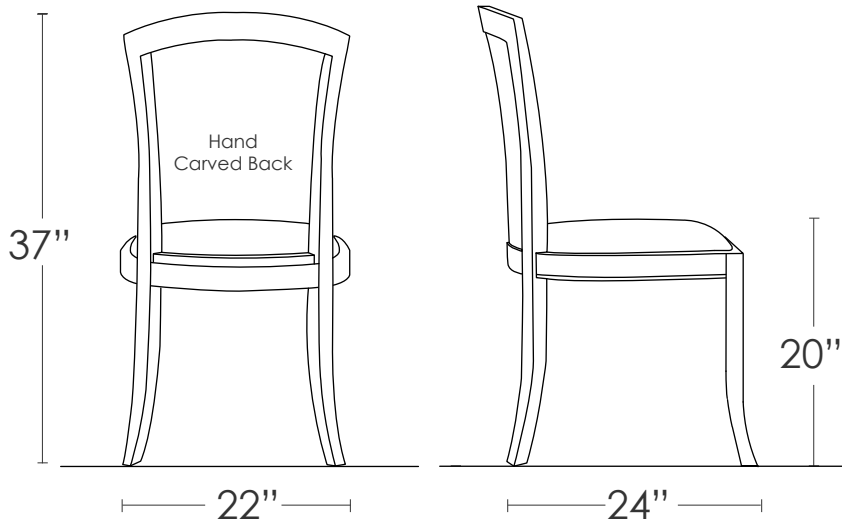

CONTINUUM ARMLESS CHAIR

CONTINUUM ARMLESS CHAIR

MATERIALS:

Maple with
aniline dye

Shown in Storm

- * Available in various aniline dye colors or wood stains
- * Upholstered seat C.O.M or C.O.L.
- * Also available in counter or bar height