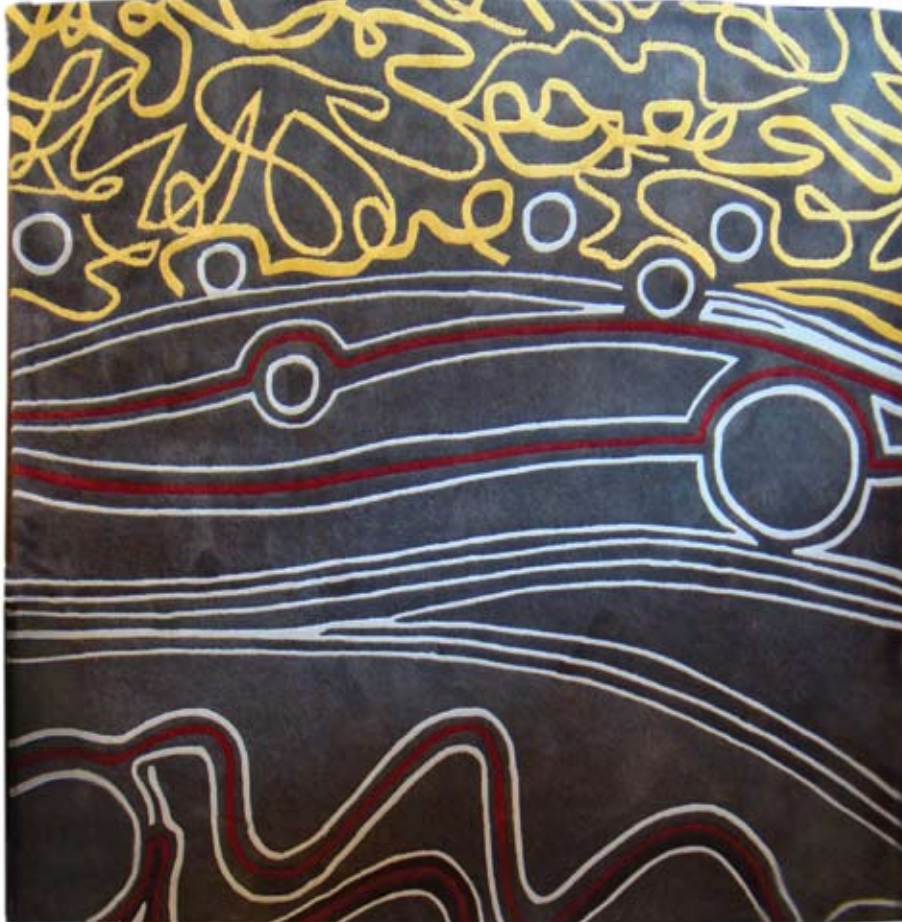

CONTINUUM AREA RUG

COLORWAYS

VINEYARD

ROYAL YACHT

COLORWAY: EVENING RAIN

Shown in

SIZE: 6'X6'

- *available in various colors and sizes
- *colors may have slight variations
- *custom colorway available

MATERIALS:

Available in New Zealand wool.

Made from the highest quality wool, the Continuum rug is hand tufted by experienced craftsmen that bring tradition and originality to this contemporary rug. Slight variations in color and design are normal. Our Rug Recycling Initiative applies to all dps rugs.