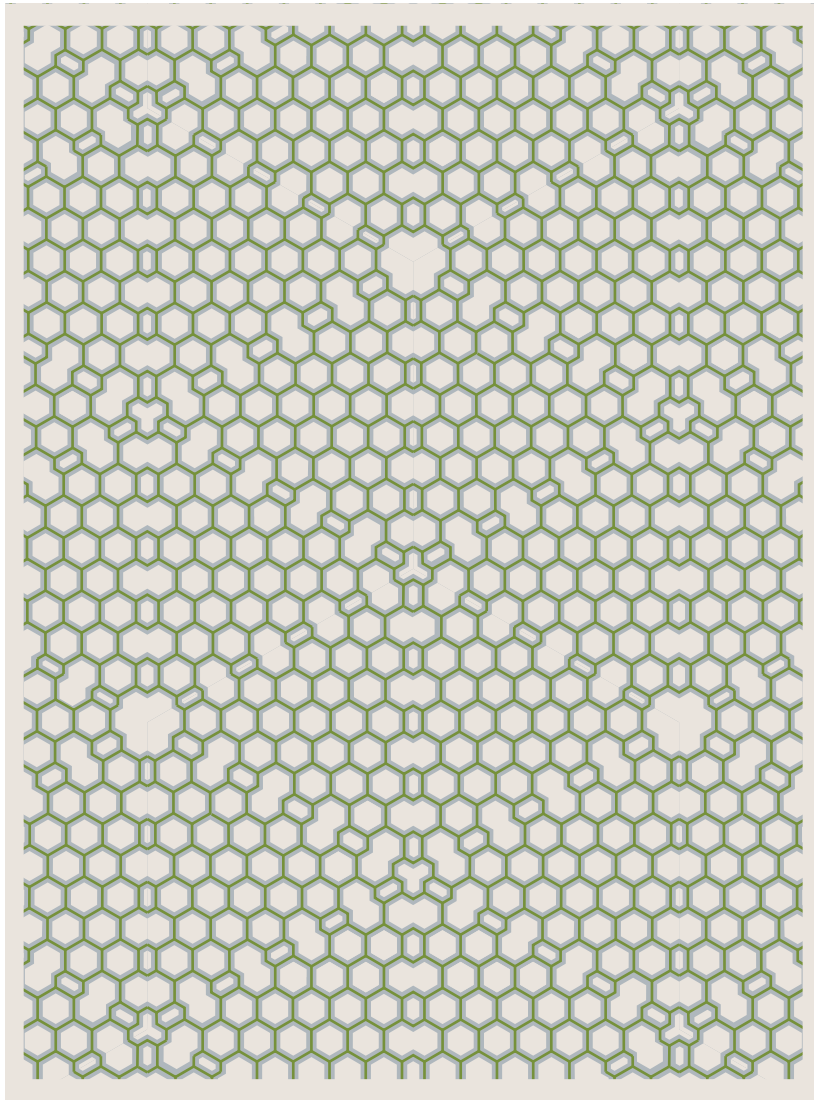

HEXAGON MUTATION

COLORWAYS

DANISH MORNING

FROST

SAMSARA

YUMA

COLORWAY: DANISH MORNING

Shown in

SIZE: 8'x10'

*colors may have slight variations

*available in various colors and sizes

*custom colorway available

MATERIALS:

100% New Zealand wool H450 weight with latex backing.

The Hexagon Mutation rug cleverly combines cut and loop pile in distinct color combinations for a dynamic and harmonious composition. Hexagon Mutation is hand tufted by experienced craftsmen that bring tradition and originality to this contemporary rug. Slight variations in color and design are normal. Our Rug Recycling Initiative applies to all dps rugs.