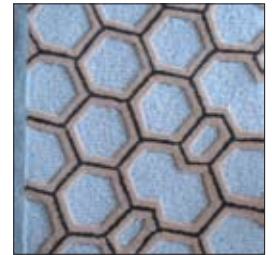

HEXAGON MUTATION

COLORWAYS

DANISH MORNING

FROST

SAMSARA

YUMA

COLORWAY: DANISH MORNING

Shown in

SIZE: 8'x10'

*colors may have slight variations

*available in various colors and sizes

*custom colorway available

MATERIALS:

100% New Zealand wool H450 weight with latex backing.

The Hexagon Mutation rug cleverly combines cut and loop pile in distinct color combinations for a dynamic and harmonious composition. Hexagon Mutation is hand tufted by experienced craftsmen that bring tradition and originality to this contemporary rug. Slight variations in color and design are normal. Our Rug Recycling Initiative applies to all dps rugs.