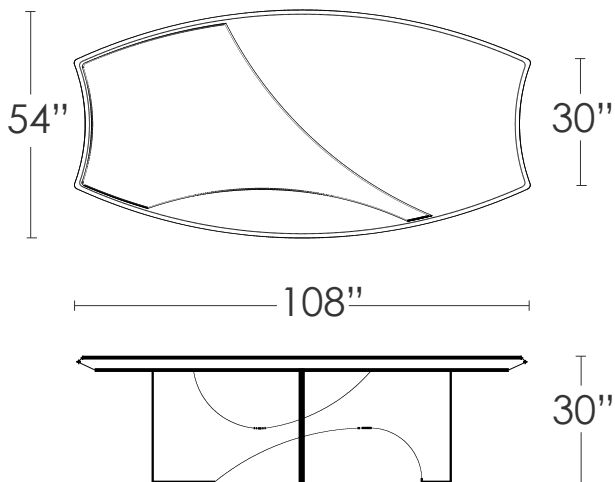

LUNA TABLE

LUNA TABLE

MATERIALS:

crème

taupe

* other materials and colors available

The Luna Dining Table top shines with two tones of lacquer and a silver-leaf piping detail outlining an asymmetrical geometric shape that distinguishes the table as a contemporary work of art. The glass and lacquer base give the table a feeling of illusory lightness carried through the color and geometry of the table.