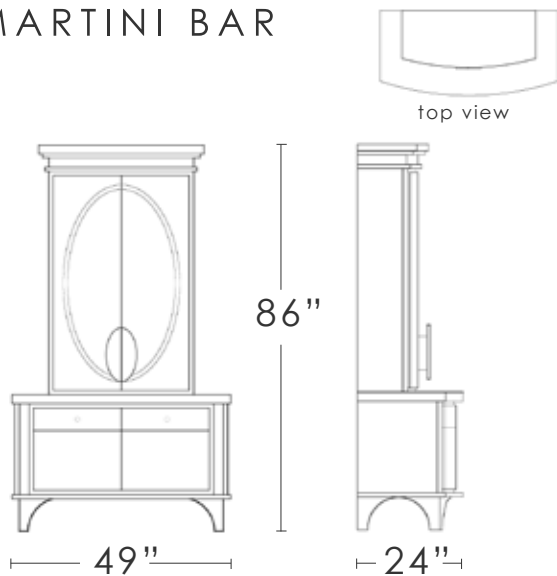

MARTINI BAR

MARTINI BAR

MATERIALS:

walnut

burl cut walnut
crotch veneer

brown lacquer

creme lacquer

* other materials available

A modern classic, timeless dry bar with curved front; solid walnut case with book-matched walnut burl veneer drawers below; displayed lacquer pulls on the top doors which open to display a mirrored back cabinet with fixed glass shelves.