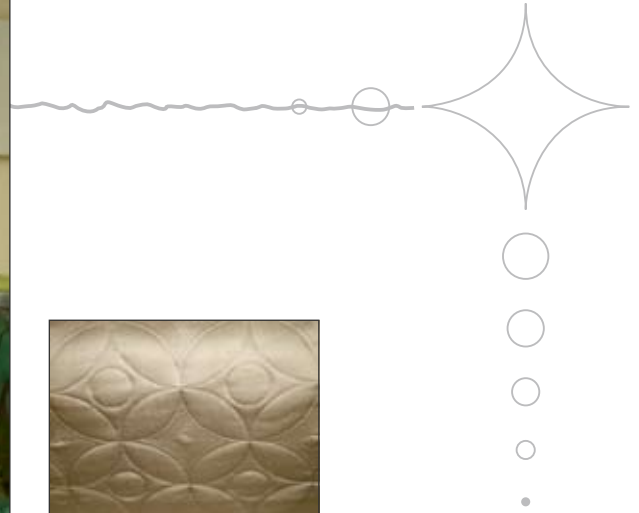

PYXIS/LINENS

COLORWAY: STORK

*Other colors available. Contact us for information and ordering inquiries

Crafted with luxurious Italian fabrics, our Indus linens and towels are delicately balanced between contemporary and the traditional. The geometric design is offered in 13 distinct color combinations with the flexibility to modify them. Each set is made-to-order establishing these linens a one-of-a-kind luxurious masterpiece.

L-1

Square Towel

Bath Mat

Washcloth

Hand Towel

Bath Towel

Euro Shams

Pillow Shams