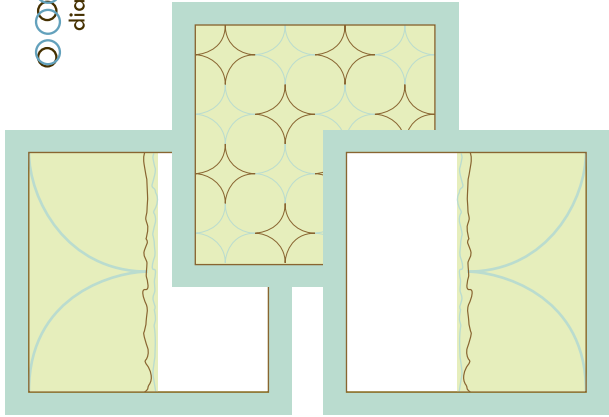

PYXIS/LINENS

COLORWAY: STORK

*Other colors available. Contact us for information and ordering inquiries

Crafted with luxurious Italian fabrics, our Indus linens and towels are delicately balanced between contemporary and the traditional. The geometric design is offered in 13 distinct color combinations with the flexibility to modify them. Each set is made-to-order establishing these linens a one-of-a-kind luxurious masterpiece.

L-1

Square Towel

Bath Mat

Washcloth

Hand Towel

Bath Towel

Euro Shams

Pillow Shams

Pillow Cases

Pillow Cases