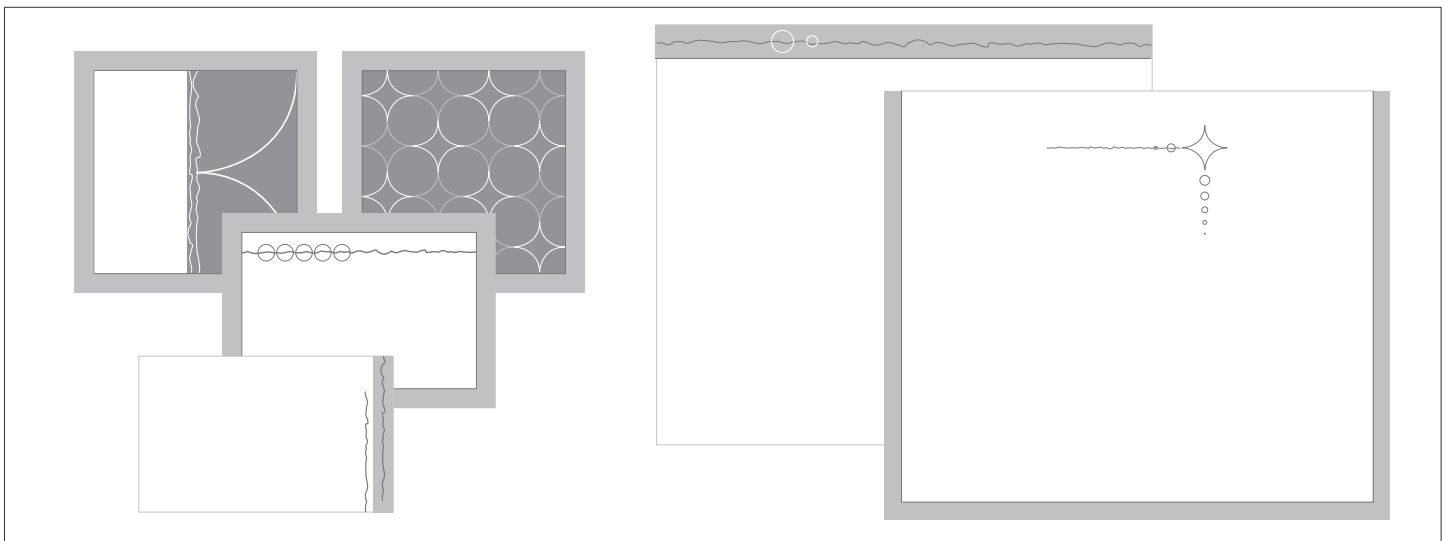

PYXIS/LINENS

COLORWAY: STORK

*Other colors available. Contact us for information and ordering inquiries

Crafted with luxurious Italian fabrics, our Indus linens and towels are delicately balanced between contemporary and the traditional. The geometric design is offered in 13 distinct color combinations with the flexibility to modify them. Each set is made-to-order establishing these linens a one-of-a-kind luxurious masterpiece.

L-1

Square Towel

Bath Mat

Washcloth

Hand Towel

Bath Towel

Euro Shams

Pillow Shams