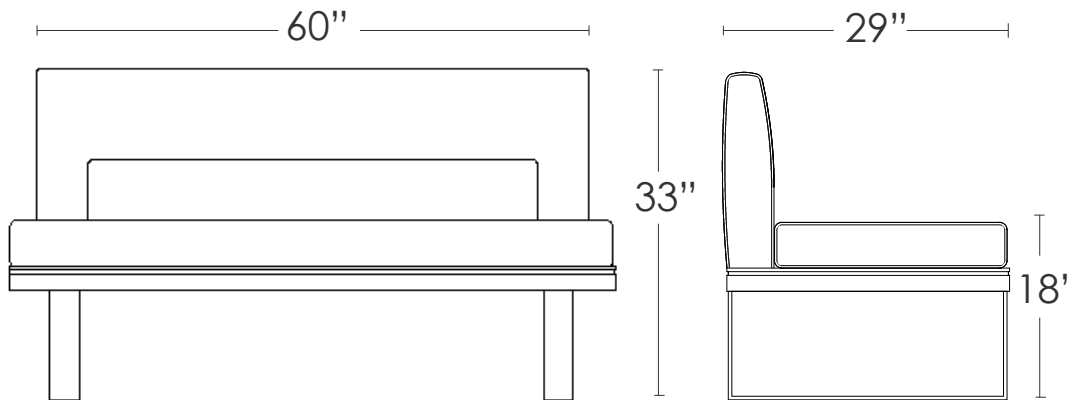

SKYLINE BENCH

SKYLINE BENCH

MATERIALS:

dark finish walnut

- * fabric & leather C.O.M or C.O.L.
- * other materials available

Walnut base with stainless steel detail; mirror polished stainless steel sled base; back with leather wrap; seat cushion with fabric wrap.