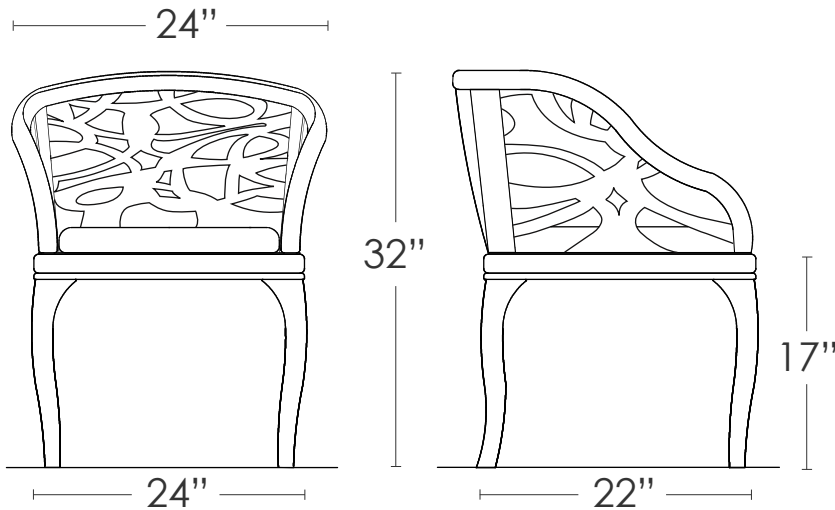

VINE CHAIR W/ SIDE PANELS

VINE CHAIR W/ SIDE PANELS

MATERIALS:

Maple with
 aniline dye

Shown in Rhubarb

* Available in various aniline dye
 colors or wood stains

The Vine Chair with Side Panels presents a remarkable feat of traditional craftsmanship featuring an exquisitely hand carved modern pattern in a curved back.