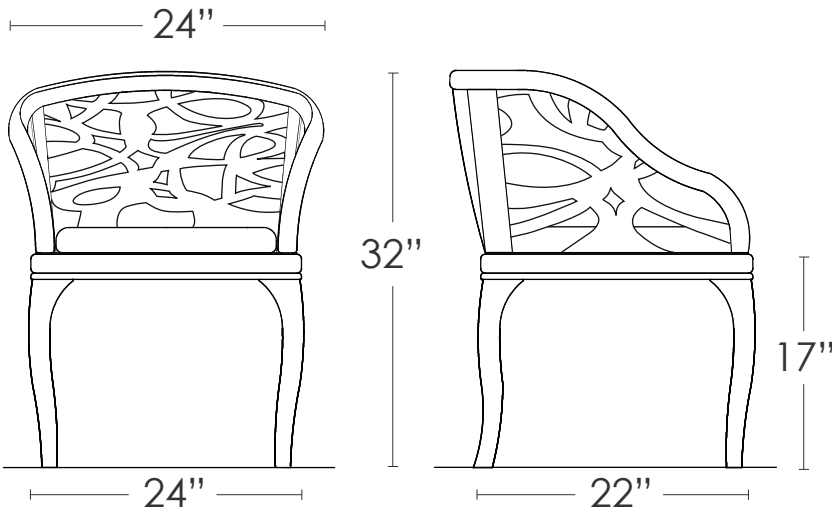

VINE CHAIR W/ SIDE PANELS

VINE CHAIR W/ SIDE PANELS

MATERIALS:

Maple with
 aniline dye

Shown in Rhubarb

* Available in various aniline dye
 colors or wood stains

The Vine Chair with Side Panels presents a remarkable feat of traditional craftsmanship featuring an exquisitely hand carved modern pattern in a curved back.