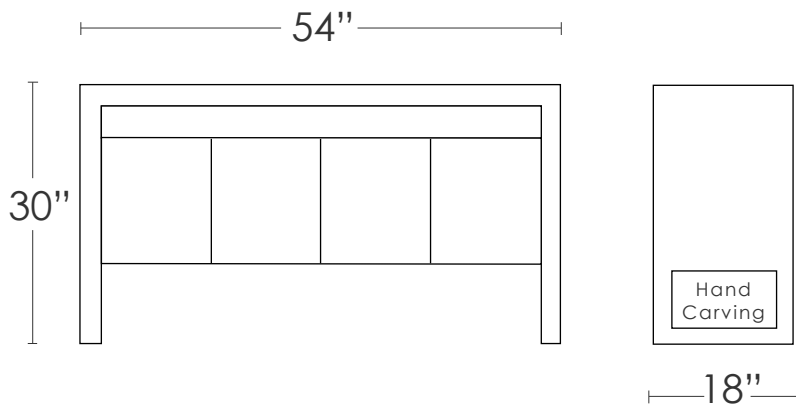

SHADOW LAPTOP CONSOLE

SHADOW LAPTOP CONSOLE

MATERIALS:

Maple with
aniline dye

Shown in Raspberry

- Available in various aniline dye colors or wood stains
- Available with solid wood top
- Other cut-out patterns available, see our armless chair collection
- Custom sizes available

The double-duty Shadow Laptop Console can elevate a work space and simultaneously add elegance to a living/dining space. With drop-down apron and sliding drawer for laptop by day, at night it reverts to exquisite buffet or console with plenty of hidden storage. Features a glass top and a leather lined drawer. End panels shown in Vine cut-out design.