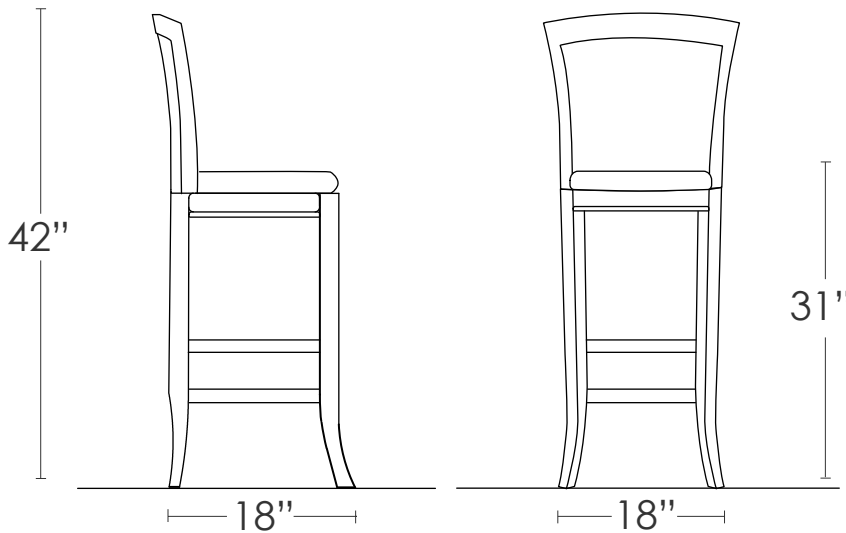

VINE SWIVEL BARSTOOL

VINE BARSTOOL

MATERIALS:

Shown in Burlap

Shown in Geppetto

* Available in various aniline dye colors or wood stains

* Upholstered seat C.O.M or C.O.L.

* Also available in counter height

The Vine Swivel Barstool presents a remarkable feat of traditional craftsmanship featuring an exquisitely hand carved modern pattern in a curved back. Other cut-out patterns available, see our armless chair collection.