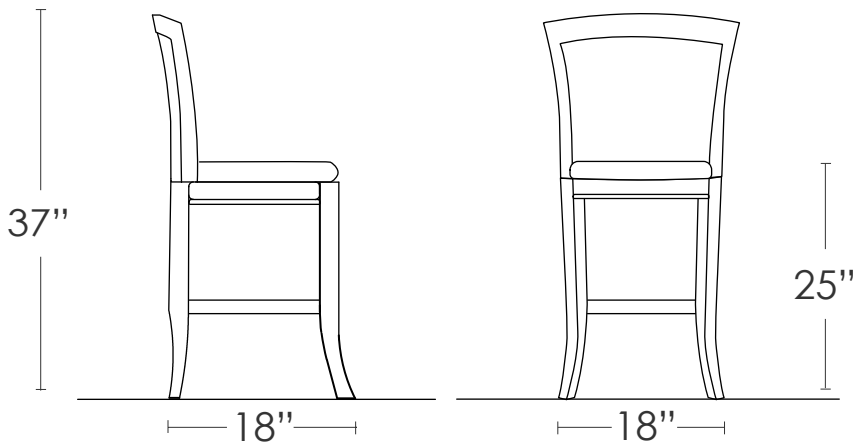

# VINE SWIVEL COUNTER STOOL

## VINE SWIVEL COUNTER STOOL

### MATERIALS:

Shown in Cream

- \* Available in various aniline dye colors or wood stains
- \* Upholstered seat C.O.M or C.O.L.
- \* Also available in bar height

The Vine Swivel Counter Stool presents a remarkable feat of traditional craftsmanship featuring an exquisitely hand carved modern pattern in a curved back. Other cut-out patterns available, see our armless chair collection.