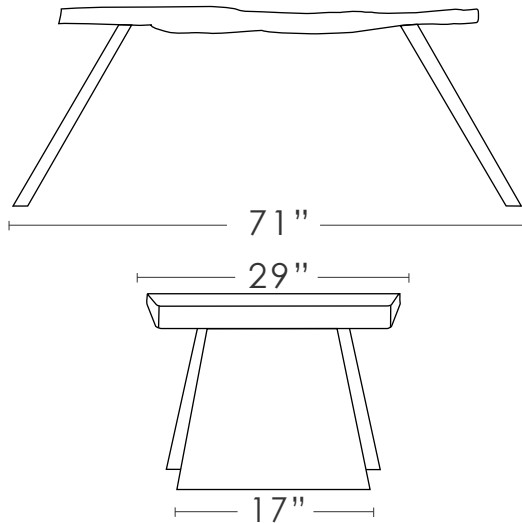

WOODLANDS DESK

WOODLANDS DESK

MATERIALS:

Curly maple with
clear semi-gloss finish

Curly maple desk features both living and finished edges. Each desk will be uniquely different dependent upon the character of every wood slab.